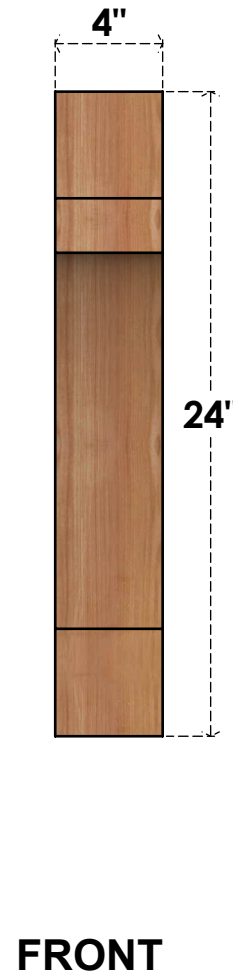

BRC04X12X24MRC00RWR

4"W X 12"D X 24"H MERCED ROUGH SAWN BRACE, WESTERN RED CEDAR

EKENA MILLWORK
 2300 WEST MAIN ST.
 CLARKSVILLE, TX 75426
 TOLL FREE: 866-607-0453
 WWW.EKENAMILLWORK.COM

NOTES

1. INSTALLATION TO BE COMPLETED IN ACCORDANCE WITH MANUFACTURER'S SPECIFICATIONS.
2. DRAWING MAY NOT BE TO SCALE
3. THIS DRAWING IS INTENDED FOR DESIGN AND PLANNING PURPOSES ONLY.
4. ALL INFORMATION CONTAINED HEREIN WAS CURRENT AT THE TIME OF DEVELOPMENT BUT MUST BE REVIEWED AND APPROVED BY THE PRODUCT MANUFACTURER TO BE CONSIDERED ACCURATE.
5. PRODUCTS ARE NOT KILN DRIED. THIS ITEM IS UNIQUE AND WILL CONTAIN THE NATURAL VARIATIONS THAT THE WOOD SPECIES OFFERS. THIS MAY RESULT IN VARIATIONS UP TO 1/4"