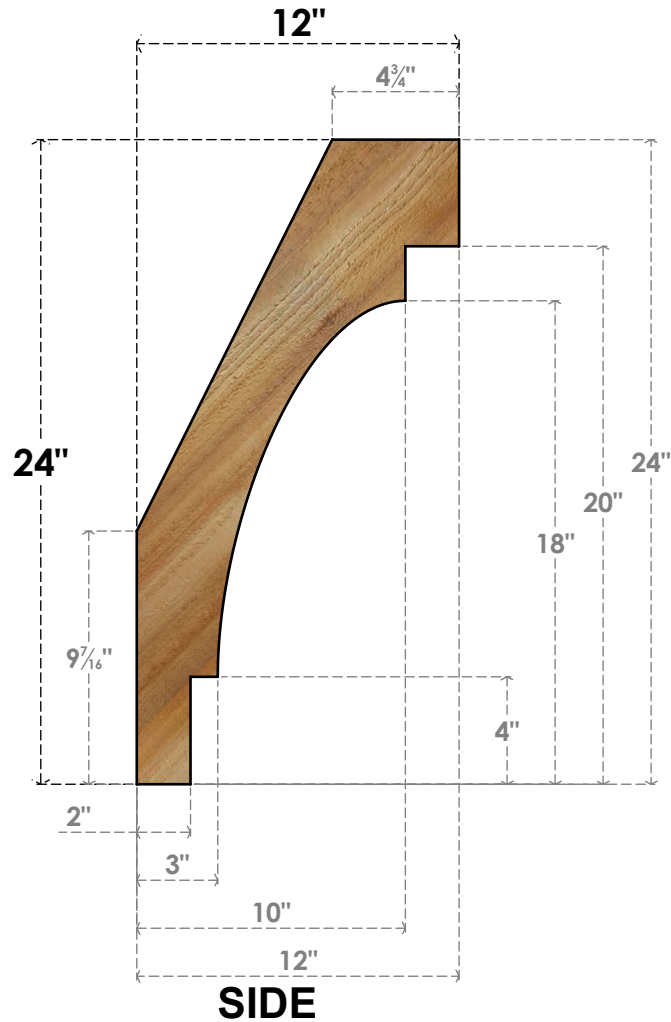

BRC04X12X24MRC00RWR

4"W X 12"D X 24"H MERCED ROUGH SAWN BRACE, WESTERN RED CEDAR

EKENA MILLWORK
 2300 WEST MAIN ST.
 CLARKSVILLE, TX 75426
 TOLL FREE: 866-607-0453
 WWW.EKENAMILLWORK.COM

NOTES

1. INSTALLATION TO BE COMPLETED IN ACCORDANCE WITH MANUFACTURER'S SPECIFICATIONS.
2. DRAWING MAY NOT BE TO SCALE
3. THIS DRAWING IS INTENDED FOR DESIGN AND PLANNING PURPOSES ONLY.
4. ALL INFORMATION CONTAINED HEREIN WAS CURRENT AT THE TIME OF DEVELOPMENT BUT MUST BE REVIEWED AND APPROVED BY THE PRODUCT MANUFACTURER TO BE CONSIDERED ACCURATE.
5. PRODUCTS ARE NOT KILN DRIED. THIS ITEM IS UNIQUE AND WILL CONTAIN THE NATURAL VARIATIONS THAT THE WOOD SPECIES OFFERS. THIS MAY RESULT IN VARIATIONS UP TO 1/4"